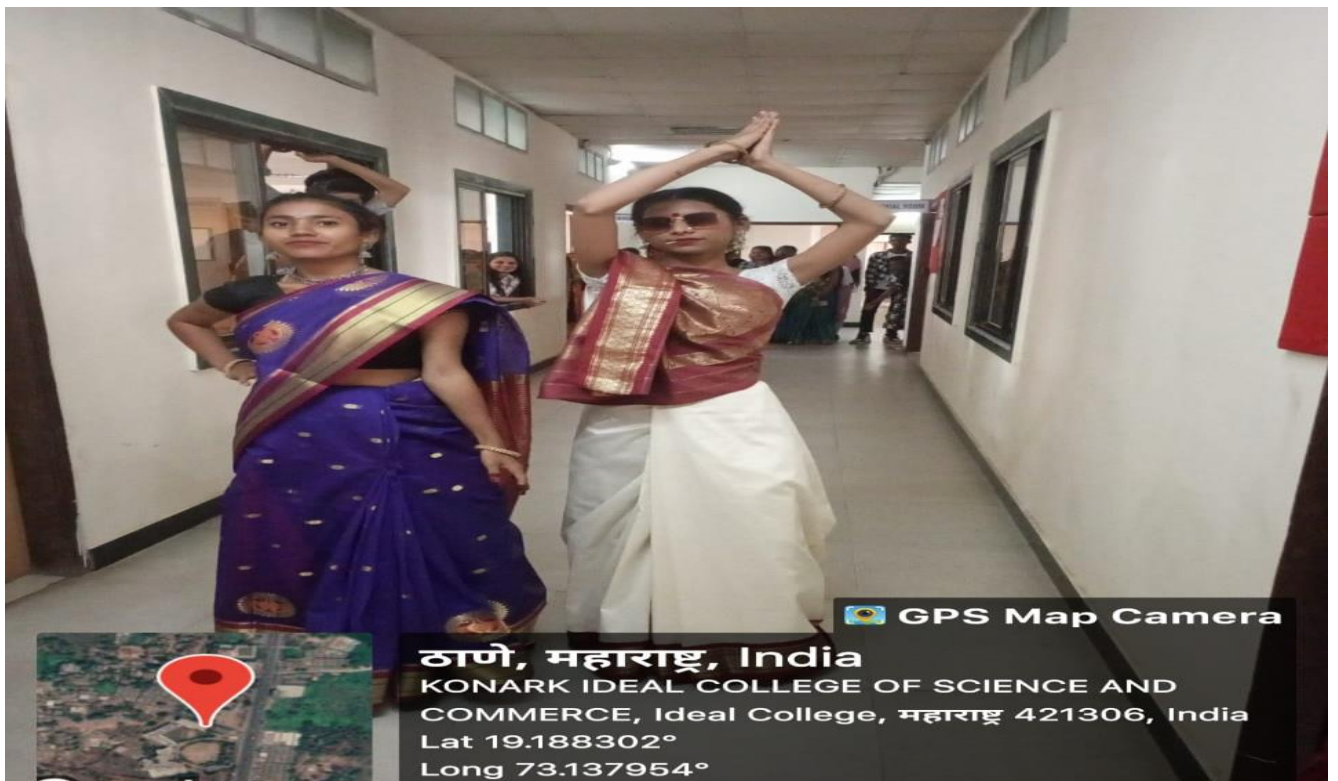

E-mail : konarkideal@idealcollege.in

Web-www.idealcollege.in

REPORT ON IDEAL KALA TARANG FEST

TITLE: - IDEAL KALA TARANG

DATE: - 23 JANUARY, 2019

TIME: - 10.00AM-5.00 PM

KONARK IDEAL College of Science and Commerce inaugurated IDEAL KALA TARANG for conducting various activities in the campus. Like every year Ideal Kala Tarang organised various cultural events in the campus such as CHESS MY MINI MOVIES, SHORT MOVIE, POSTER MAKING, MEHANDI, SINGING, REEL MAKING, TREASURE HUNT, PHOTOGRAPHY, QUIZ COMPETITION, PPT COMPETITION, RETRO TO METRO, TWIN DAY, TRIPPLE DAY etc.

Like every year students enjoy this events with great enthusiasm in this events all teaching and non-teaching staff, students are participated.

Reported by

Assistant Professor

Darshana Sawant

IDEAL KALATARANG EVENTS CELEBRATION